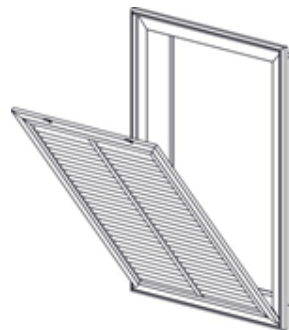

Note: Detail Blade View of Right Front Corner Blade Angle

Note: All drawings are shown using 905FG Series for lower sidewall application. Grille face can be rotated to accommodate high sidewall application or various ceiling applications. See desired filter grille series on website to see if hinge variations are available.

FILTER GRILLE HINGE OPTIONS

Short Blade Filter Grilles (646FG, 906FG, 916FG, 936FG)

**E - Hinge
Standard**

F - Hinge

G - Hinge

H - Hinge

**Filter Grille Frame Detail
(Shown with 900FG Frame)**

Detail Blade View