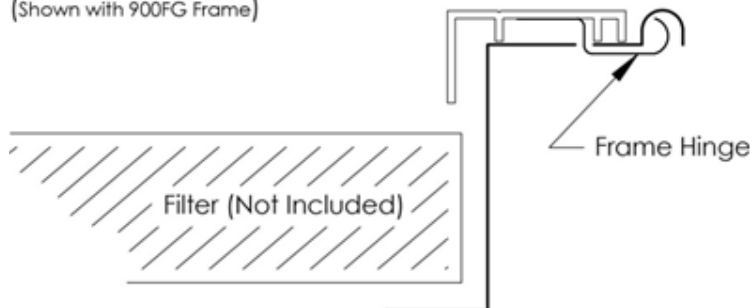

Note: Detail Blade View of Right Front Corner Blade Angle

Note: All drawings are shown using 905FG Series for lower sidewall application. Grille face can be rotated to accommodate high sidewall application or various ceiling applications. See desired filter grille series on website to see if hinge variations are available.

FILTER GRILLE HINGE OPTIONS

Short Blade Filter Grilles (646FG, 906FG, 916FG, 936FG)

**E - Hinge
Standard**

F - Hinge

G - Hinge

H - Hinge

**Filter Grille Frame Detail
(Shown with 900FG Frame)**

Detail Blade View