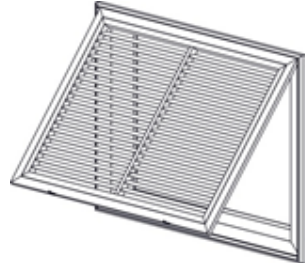

FILTER GRILLE HINGE OPTIONS

Linear Bar Filter Grille (LFG)

**A - Hinge
Standard**

B - Hinge

C - Hinge

D - Hinge

Filter Grille Frame Detail
(Shown with 900FG Frame)

Detail Blade View

Note: Detail Blade View of Right Front Corner Blade Angle

Note: All drawings are shown using 905FG Series for lower sidewall application. Grille face can be rotated to accommodate high sidewall application or various ceiling applications. See desired filter grille series on website to see if hinge variations are available.

FILTER GRILLE HINGE OPTIONS

Lattice Filter Grille (600FG, 620FG, 620PFG)

**A - Hinge
Standard**

B - Hinge

**Filter Grille Frame Detail
(Shown with 900FG Frame)**

Note: All drawings are shown using 905FG Series for lower sidewall application. Grille face can be rotated to accommodate high sidewall application or various ceiling applications. See desired filter grille series on website to see if hinge variations are available.

FILTER GRILLE HINGE OPTIONS

Long Blade Filter Grilles (645FG, 905FG, 915FG, 935FG)

**A - Hinge
Standard**

B - Hinge

C - Hinge

D - Hinge

**Filter Grille Frame Detail
(Shown with 900FG Frame)**

Detail Blade View