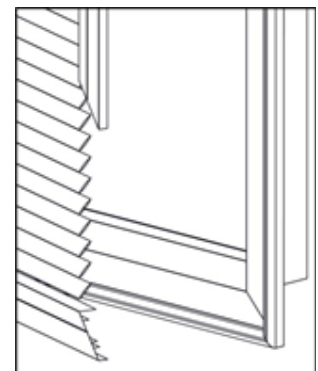

Note: Detail Blade View of Right Front Corner Blade Angle

Note: All drawings are shown using 905FG Series for lower sidewall application. Grille face can be rotated to accommodate high sidewall application or various ceiling applications. See desired filter grille series on website to see if hinge variations are available.

FILTER GRILLE HINGE OPTIONS

Short Blade Filter Grilles (646FG, 906FG, 916FG, 936FG)

**E - Hinge
Standard**

F - Hinge

G - Hinge

H - Hinge

**Filter Grille Frame Detail
(Shown with 900FG Frame)**

Detail Blade View