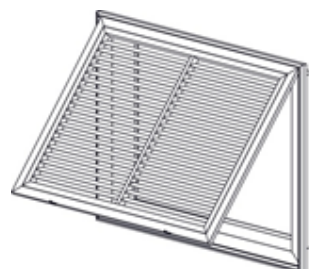

FILTER GRILLE HINGE OPTIONS

Linear Bar Filter Grille (LFG)

**A - Hinge
Standard**

B - Hinge

C - Hinge

D - Hinge

Filter Grille Frame Detail
(Shown with 900FG Frame)

Detail Blade View

Note: Detail Blade View of Right Front Corner Blade Angle

Note: All drawings are shown using 905FG Series for lower sidewall application. Grille face can be rotated to accommodate high sidewall application or various ceiling applications. See desired filter grille series on website to see if hinge variations are available.

FILTER GRILLE HINGE OPTIONS

Lattice Filter Grille (600FG, 620FG, 620PFG)

**A - Hinge
Standard**

B - Hinge

**Filter Grille Frame Detail
(Shown with 900FG Frame)**

Note: All drawings are shown using 905FG Series for lower sidewall application. Grille face can be rotated to accommodate high sidewall application or various ceiling applications. See desired filter grille series on website to see if hinge variations are available.