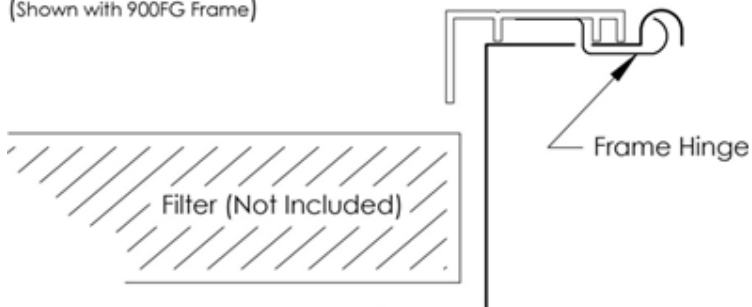

FILTER GRILLE HINGE OPTIONS

Linear Bar Filter Grille (LFG)

**A - Hinge
Standard**

B - Hinge

C - Hinge

D - Hinge

Filter Grille Frame Detail
(Shown with 900FG Frame)

Detail Blade View

Note: Detail Blade View of Right Front Corner Blade Angle

Note: All drawings are shown using 905FG Series for lower sidewall application. Grille face can be rotated to accommodate high sidewall application or various ceiling applications. See desired filter grille series on website to see if hinge variations are available.