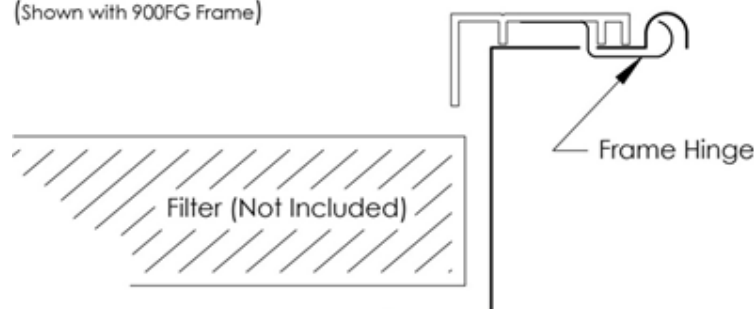

Note: Detail Blade View of Right Front Corner Blade Angle

Note: All drawings are shown using 905FG Series for lower sidewall application. Grille face can be rotated to accommodate high sidewall application or various ceiling applications. See desired filter grille series on website to see if hinge variations are available.

FILTER GRILLE HINGE OPTIONS

Lattice Filter Grille (600FG, 620FG, 620PFG)

**A - Hinge
Standard**

B - Hinge

**Filter Grille Frame Detail
(Shown with 900FG Frame)**

Note: All drawings are shown using 905FG Series for lower sidewall application. Grille face can be rotated to accommodate high sidewall application or various ceiling applications. See desired filter grille series on website to see if hinge variations are available.