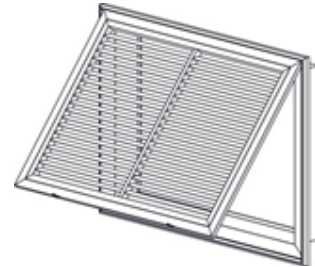

FILTER GRILLE HINGE OPTIONS

Linear Bar Filter Grille (LFG)

**A - Hinge
Standard**

B - Hinge

C - Hinge

D - Hinge

Filter Grille Frame Detail
(Shown with 900FG Frame)

Detail Blade View

Note: Detail Blade View of Right Front Corner Blade Angle

Note: All drawings are shown using 905FG Series for lower sidewall application. Grille face can be rotated to accommodate high sidewall application or various ceiling applications. See desired filter grille series on website to see if hinge variations are available.

FILTER GRILLE HINGE OPTIONS

Lattice Filter Grille (600FG, 620FG, 620PFG)

**A - Hinge
Standard**

B - Hinge

**Filter Grille Frame Detail
(Shown with 900FG Frame)**

Note: All drawings are shown using 905FG Series for lower sidewall application. Grille face can be rotated to accommodate high sidewall application or various ceiling applications. See desired filter grille series on website to see if hinge variations are available.