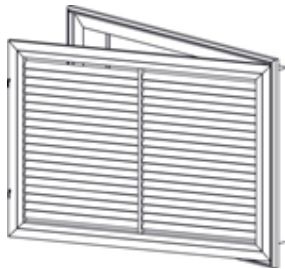

Note: Detail Blade View of Right Front Corner Blade Angle

Note: All drawings are shown using 905FG Series for lower sidewall application. Grille face can be rotated to accommodate high sidewall application or various ceiling applications. See desired filter grille series on website to see if hinge variations are available.

FILTER GRILLE HINGE OPTIONS

Lattice Filter Grille (600FG, 620FG, 620PFG)

**A - Hinge
Standard**

B - Hinge

**Filter Grille Frame Detail
(Shown with 900FG Frame)**

Note: All drawings are shown using 905FG Series for lower sidewall application. Grille face can be rotated to accommodate high sidewall application or various ceiling applications. See desired filter grille series on website to see if hinge variations are available.

FILTER GRILLE HINGE OPTIONS

Long Blade Filter Grilles (645FG, 905FG, 915FG, 935FG)

**A - Hinge
Standard**

B - Hinge

C - Hinge

D - Hinge

**Filter Grille Frame Detail
(Shown with 900FG Frame)**

Detail Blade View