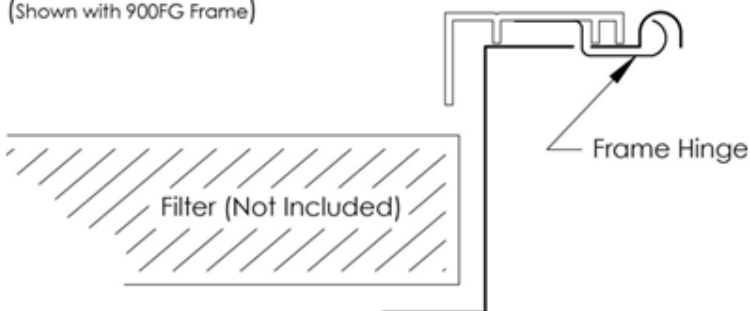

Note: Detail Blade View of Right Front Corner Blade Angle

Note: All drawings are shown using 905FG Series for lower sidewall application. Grille face can be rotated to accommodate high sidewall application or various ceiling applications. See desired filter grille series on website to see if hinge variations are available.

FILTER GRILLE HINGE OPTIONS

Lattice Filter Grille (600FG, 620FG, 620PFG)

**A - Hinge
Standard**

B - Hinge

**Filter Grille Frame Detail
(Shown with 900FG Frame)**

Note: All drawings are shown using 905FG Series for lower sidewall application. Grille face can be rotated to accommodate high sidewall application or various ceiling applications. See desired filter grille series on website to see if hinge variations are available.

FILTER GRILLE HINGE OPTIONS

Long Blade Filter Grilles (645FG, 905FG, 915FG, 935FG)

**A - Hinge
Standard**

B - Hinge

C - Hinge

D - Hinge

**Filter Grille Frame Detail
(Shown with 900FG Frame)**

Detail Blade View