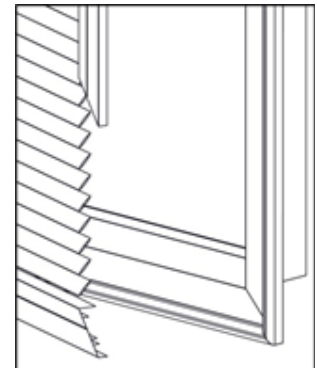

Note: Detail Blade View of Right Front Corner Blade Angle

Note: All drawings are shown using 905FG Series for lower sidewall application. Grille face can be rotated to accommodate high sidewall application or various ceiling applications. See desired filter grille series on website to see if hinge variations are available.

FILTER GRILLE HINGE OPTIONS

Lattice Filter Grille (600FG, 620FG, 620PFG)

**A - Hinge
Standard**

B - Hinge

**Filter Grille Frame Detail
(Shown with 900FG Frame)**

Note: All drawings are shown using 905FG Series for lower sidewall application. Grille face can be rotated to accommodate high sidewall application or various ceiling applications. See desired filter grille series on website to see if hinge variations are available.

FILTER GRILLE HINGE OPTIONS

Long Blade Filter Grilles (645FG, 905FG, 915FG, 935FG)

**A - Hinge
Standard**

B - Hinge

C - Hinge

D - Hinge

**Filter Grille Frame Detail
(Shown with 900FG Frame)**

Detail Blade View