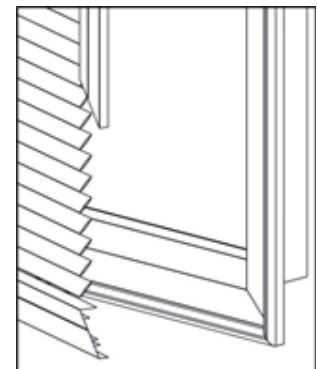

FILTER GRILLE HINGE OPTIONS

Linear Bar Filter Grille (LFG)

**A - Hinge
Standard**

B - Hinge

C - Hinge

D - Hinge

Filter Grille Frame Detail
(Shown with 900FG Frame)

Detail Blade View

Note: Detail Blade View of Right Front Corner Blade Angle

Note: All drawings are shown using 905FG Series for lower sidewall application. Grille face can be rotated to accommodate high sidewall application or various ceiling applications. See desired filter grille series on website to see if hinge variations are available.

FILTER GRILLE HINGE OPTIONS

Lattice Filter Grille (600FG, 620FG, 620PFG)

**A - Hinge
Standard**

B - Hinge

**Filter Grille Frame Detail
(Shown with 900FG Frame)**

Note: All drawings are shown using 905FG Series for lower sidewall application. Grille face can be rotated to accommodate high sidewall application or various ceiling applications. See desired filter grille series on website to see if hinge variations are available.