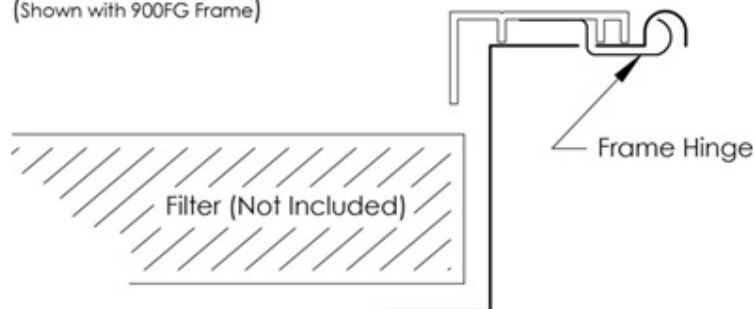

## Optional Filter Grille Hinge Variations

**A - Hinge Standard**

**B - Hinge**

**Filter Grille Frame Detail**  
(Shown with 900FG Frame)

**Note:** All drawings are shown using 905FG Series for lower sidewall application. Grille face can be rotated to accommodate high sidewall application or various ceiling applications. See desired filter grille series on website to see if hinge variations are available.