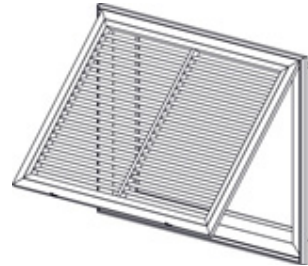

## Optional Filter Grille Hinge Variations

**A - Hinge Standard**

**B - Hinge**

**Filter Grille Frame Detail**  
(Shown with 900FG Frame)

**Note:** All drawings are shown using 905FG Series for lower sidewall application. Grille face can be rotated to accommodate high sidewall application or various ceiling applications. See desired filter grille series on website to see if hinge variations are available.