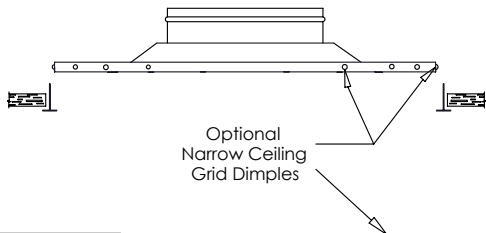

DESIGNER COLORS

- Black
- Bronze
- Storm Gray
- Cement Gray
- Aluminum Paint
- Coffee Tan
- Warm White
- Glossy White

Additional Information:

Submittal Notes

Project / Location:	
Engineer:	
Architect:	
Contractor: