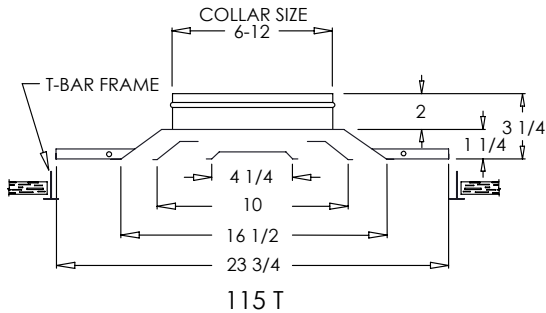

DESIGNER COLORS

- Black
- Bronze
- Storm Gray
- Cement Gray
- Aluminum Paint
- Coffee Tan
- Warm White
- Glossy White

Additional Information:

Submittal Notes

Project / Location:	
Engineer:	
Architect:	
Contractor: