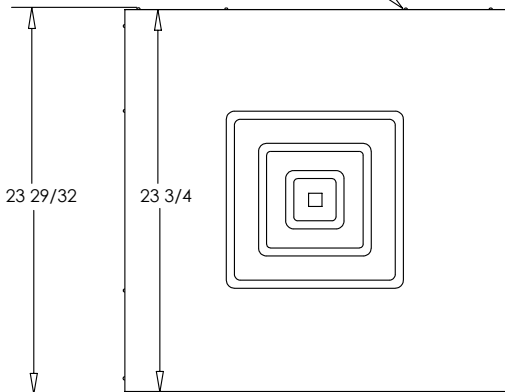

DESIGNER COLORS

- Black
- Bronze
- Storm Gray
- Cement Gray
- Aluminum Paint
- Coffee Tan
- Warm White
- Glossy White

Additional Information:

Submittal Notes

Project / Location:	
Engineer:	
Architect:	
Contractor: