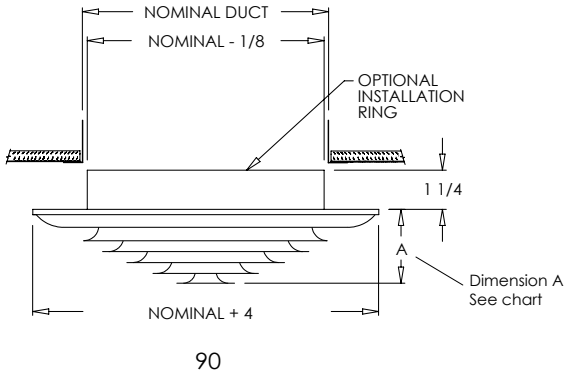

- Aluminum Paint
- Coffee Tan
- Warm White
- Glossy White

90 Series Dimensions (in inches)					
SIZE	6"	8"	10"	12"	14"
Dimension (A)	1 1/2"	1 3/4"	2 1/4"	2 1/2"	2 3/4"

Note ID lengths 1/4" undersized nominal