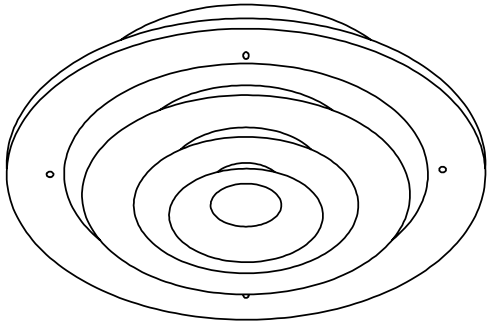

CSW Industrials Companies

Residential Submittal

Step Down Round Ceiling Diffuser

MODEL: 90 Series

Standard Features:

- Attractive concentric ring deflects air stream 360°
- Steel construction
- Ideal for residential and light commercial applications
- Countersunk mounting holes with color matching Phillips Posidriv screws
- Rust resistant pre-coat with durable powder finish
- Soft white

- Aluminum Paint
- Coffee Tan
- Warm White
- Glossy White

90 Series Dimensions (in inches)					
SIZE	6"	8"	10"	12"	14"
Dimension (A)	1 1/2"	1 3/4"	2 1/4"	2 1/2"	2 3/4"

Note ID lengths 1/4" undersized nominal