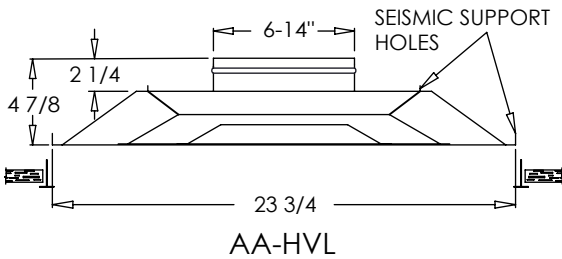

DESIGNER COLORS

- ☐ Black
- ☐ Bronze
- ☐ Storm Gray
- ☐ Cement Gray

- ☐ Aluminum Paint
- ☐ Coffee Tan
- ☐ Warm White
- ☐ Glossy White

Additional Information:

Submittal Notes

Project / Location:	
Engineer:	
Architect:	
Contractor: