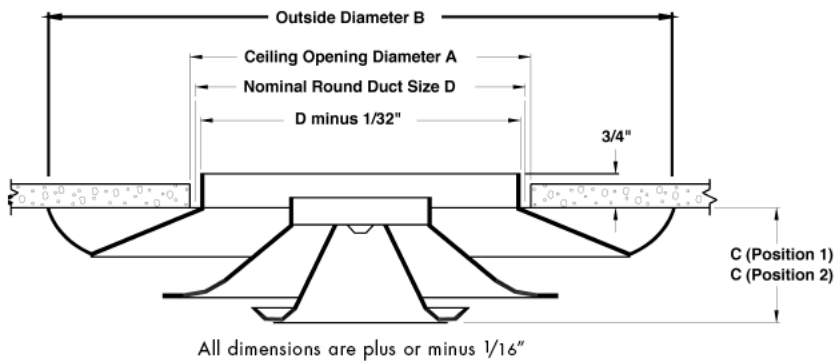

### Standard Features:

- Uniform 360 degree discharge pattern
- 2 position adjustment for heating and cooling seasons
- To adjust diffuser, remove the two center cones as a unit and reposition the six screws
- Retainer cables are provided on sizes 12" and larger to allow the inner cones to hang securely while adjusting the diffuser
- Available in even sizes 6" to 20" and 24"
- Glossy White

### RD Dimensions Listed in Inches

SIZE	A	B	C (POS.1)	C (POS.2)
6"	6 1/2"	11 1/8"	1 3/4"	1 1/8"
8"	8 1/2"	14 3/4"	2 1/8"	1 1/2"
10"	10 1/2"	18 1/4"	2 7/8"	2 1/8"
12"	12 1/2"	22"	3 1/8"	2 3/8"
14"	14 1/2"	26"	3 1/8"	2 5/8"
16"	16 1/2"	29"	4"	3 1/4"
18"	18 1/2"	32 1/2"	4 3/4"	3 7/8"
20"	20 1/2"	36"	5 7/8"	4 7/8"
24"	24 1/2"	43 1/4"	7 3/4"	6 5/8"