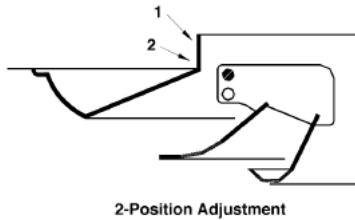

### Standard Features:

- Uniform 360 degree discharge pattern
- 2 position adjustment for heating and cooling seasons
- To adjust diffuser, remove the two center cones as a unit and reposition the six screws
- Retainer cables are provided on sizes 12" and larger to allow the inner cones to hang securely while adjusting the diffuser
- Available in even sizes 6" to 20" and 24"
- Glossy White

### RD Dimensions Listed in Inches

SIZE	A	B	C (POS.1)	C (POS.2)
6"	6 1/2"	11 1/8"	1 3/4"	1 1/8"
8"	8 1/2"	14 3/4"	2 1/8"	1 1/2"
10"	10 1/2"	18 1/4"	2 7/8"	2 1/8"
12"	12 1/2"	22"	3 1/8"	2 3/8"
14"	14 1/2"	26"	3 1/8"	2 5/8"
16"	16 1/2"	29"	4"	3 1/4"
18"	18 1/2"	32 1/2"	4 3/4"	3 7/8"
20"	20 1/2"	36"	5 7/8"	4 7/8"
24"	24 1/2"	43 1/4"	7 3/4"	6 5/8"