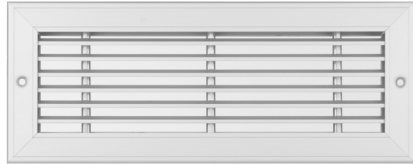

# LINEAR BAR OPTIONS

CALL FOR MORE INFO 1.866.940.0696

Linear Sidewall (LSW)

Series Linear Bar Grilles						
<b>Frame Types</b>	LF Floor	LSW Sidewall	LS Sill			
<b>Blade Spacing</b>	1/2"	1/3"				
<b>Degree</b>	0°	20°				
<b>Width</b>	_____	inches	feet			
<b>Length</b>	_____	inches	feet			
<b>Frame Type</b>	1-3/8" (standard)	1" (Y-style)				
<b>Options</b>	OBD	Grid	Heavy Duty			
<b>Finish</b>	Anodized (standard)	Soft White	Driftwood Tan	Mill Finish	Aluminum Paint	Bronze
	Black	Storm Gray	Cement Gray	Coffee Tan	Glossy White	Warm White

Example:

LSW - 1/2 - 0° - 6x20 - Anodized